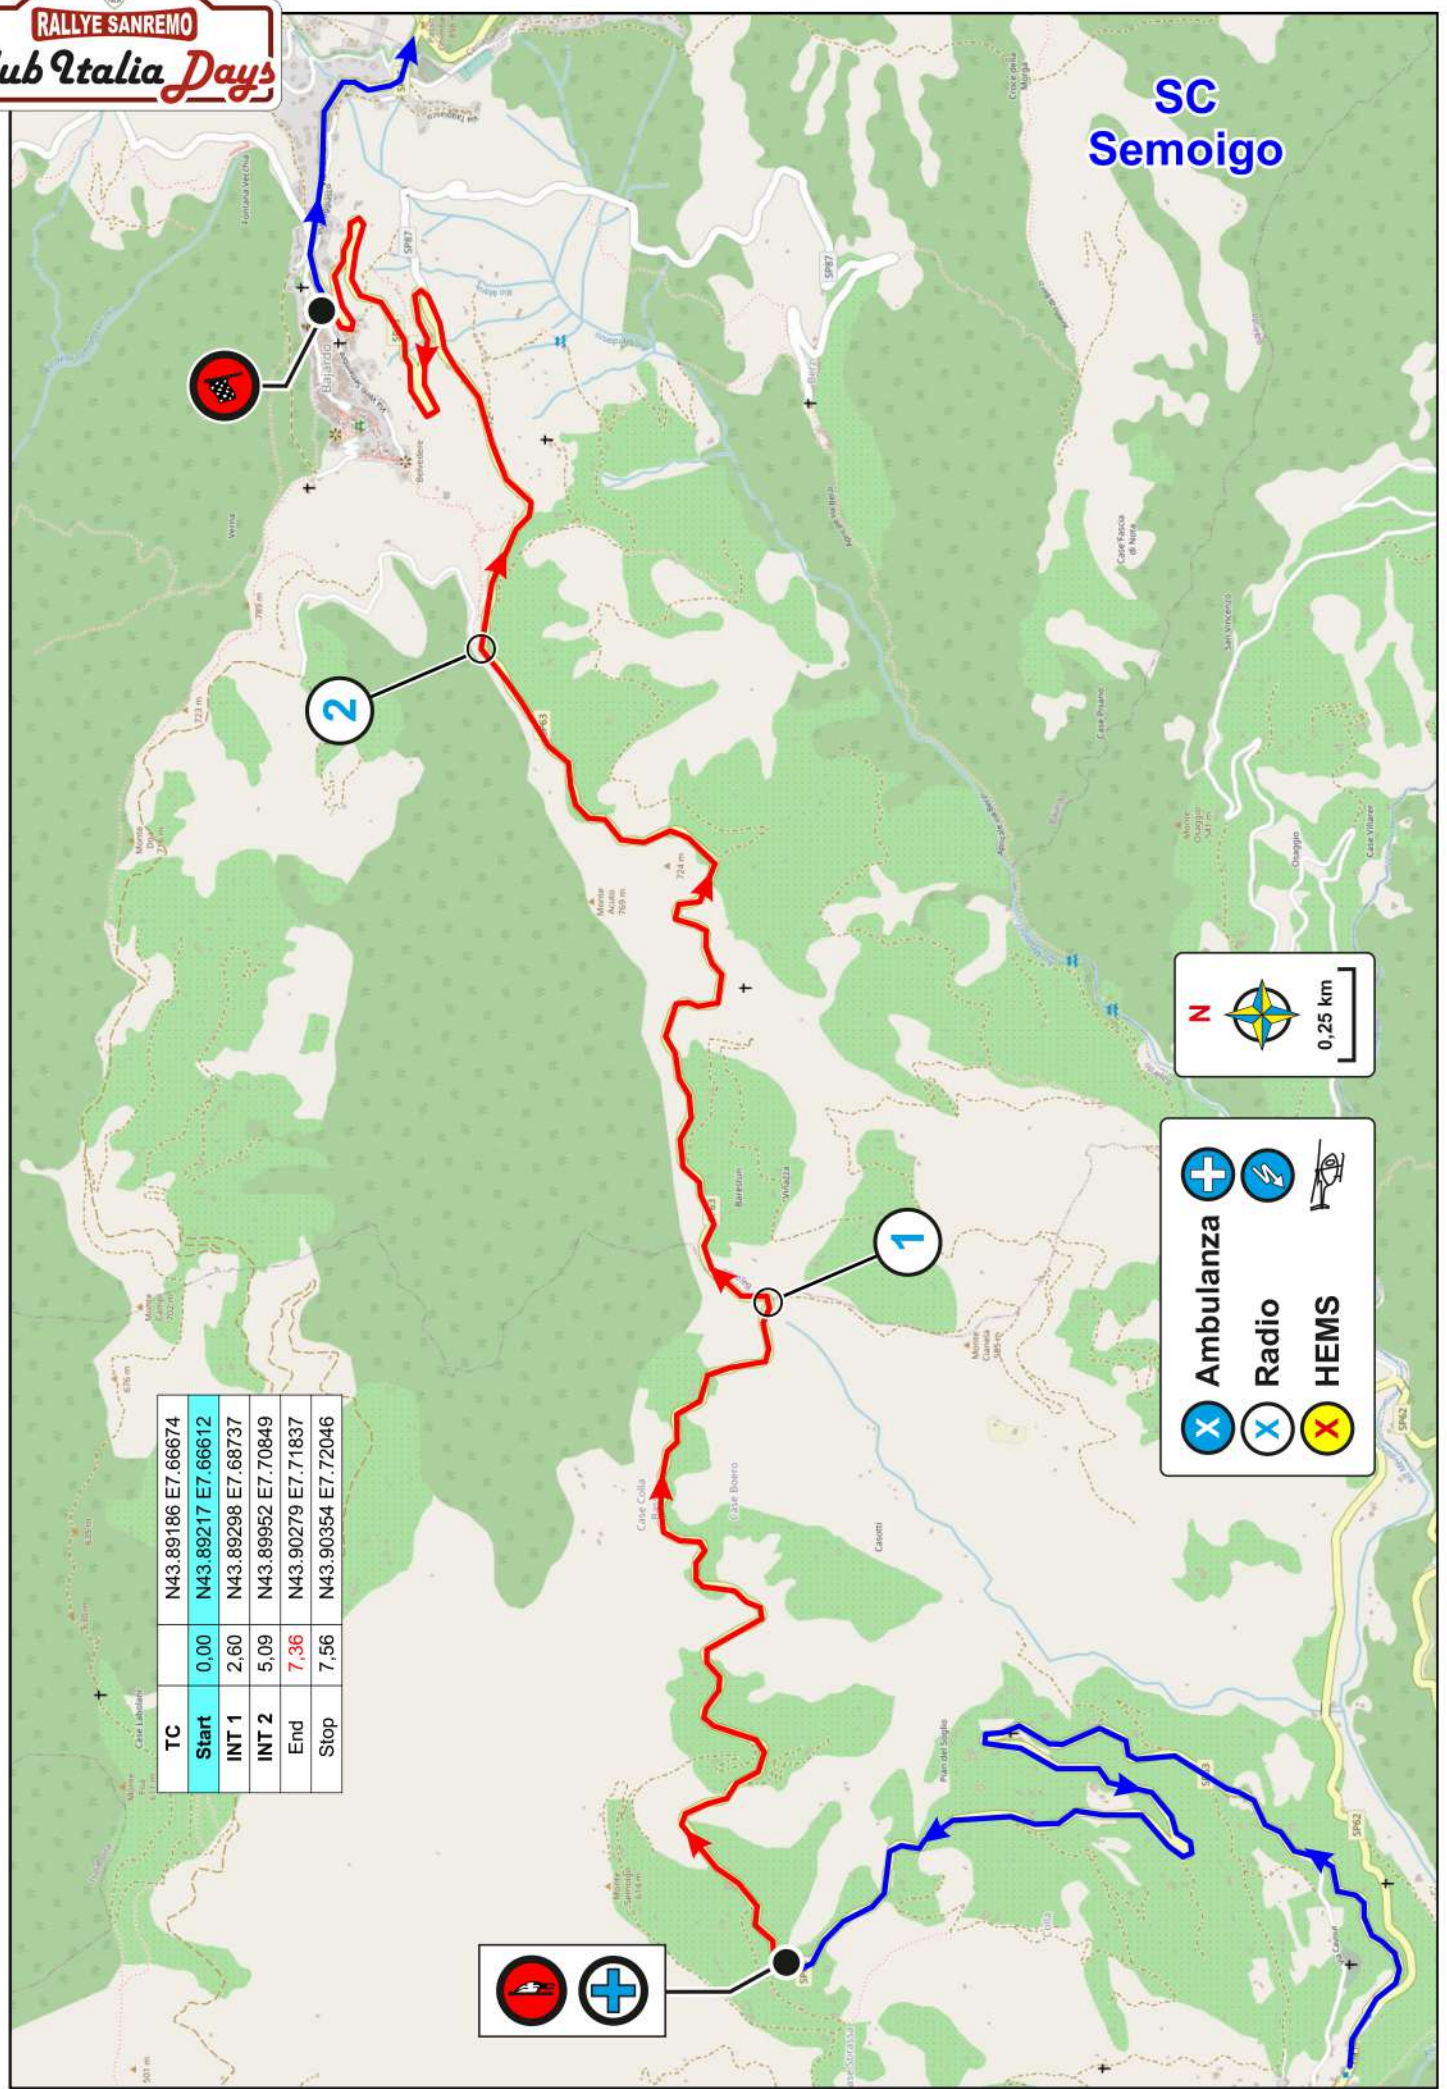

SC
Semoigo

TC	N43.89186 E7.66674
Start	N43.89217 E7.66612
INT 1	N43.89298 E7.68737
INT 2	N43.89952 E7.70849
End	N43.90279 E7.71837
Stop	N43.90354 E7.72046

Ambulanza	Radio	HEMS

2

1